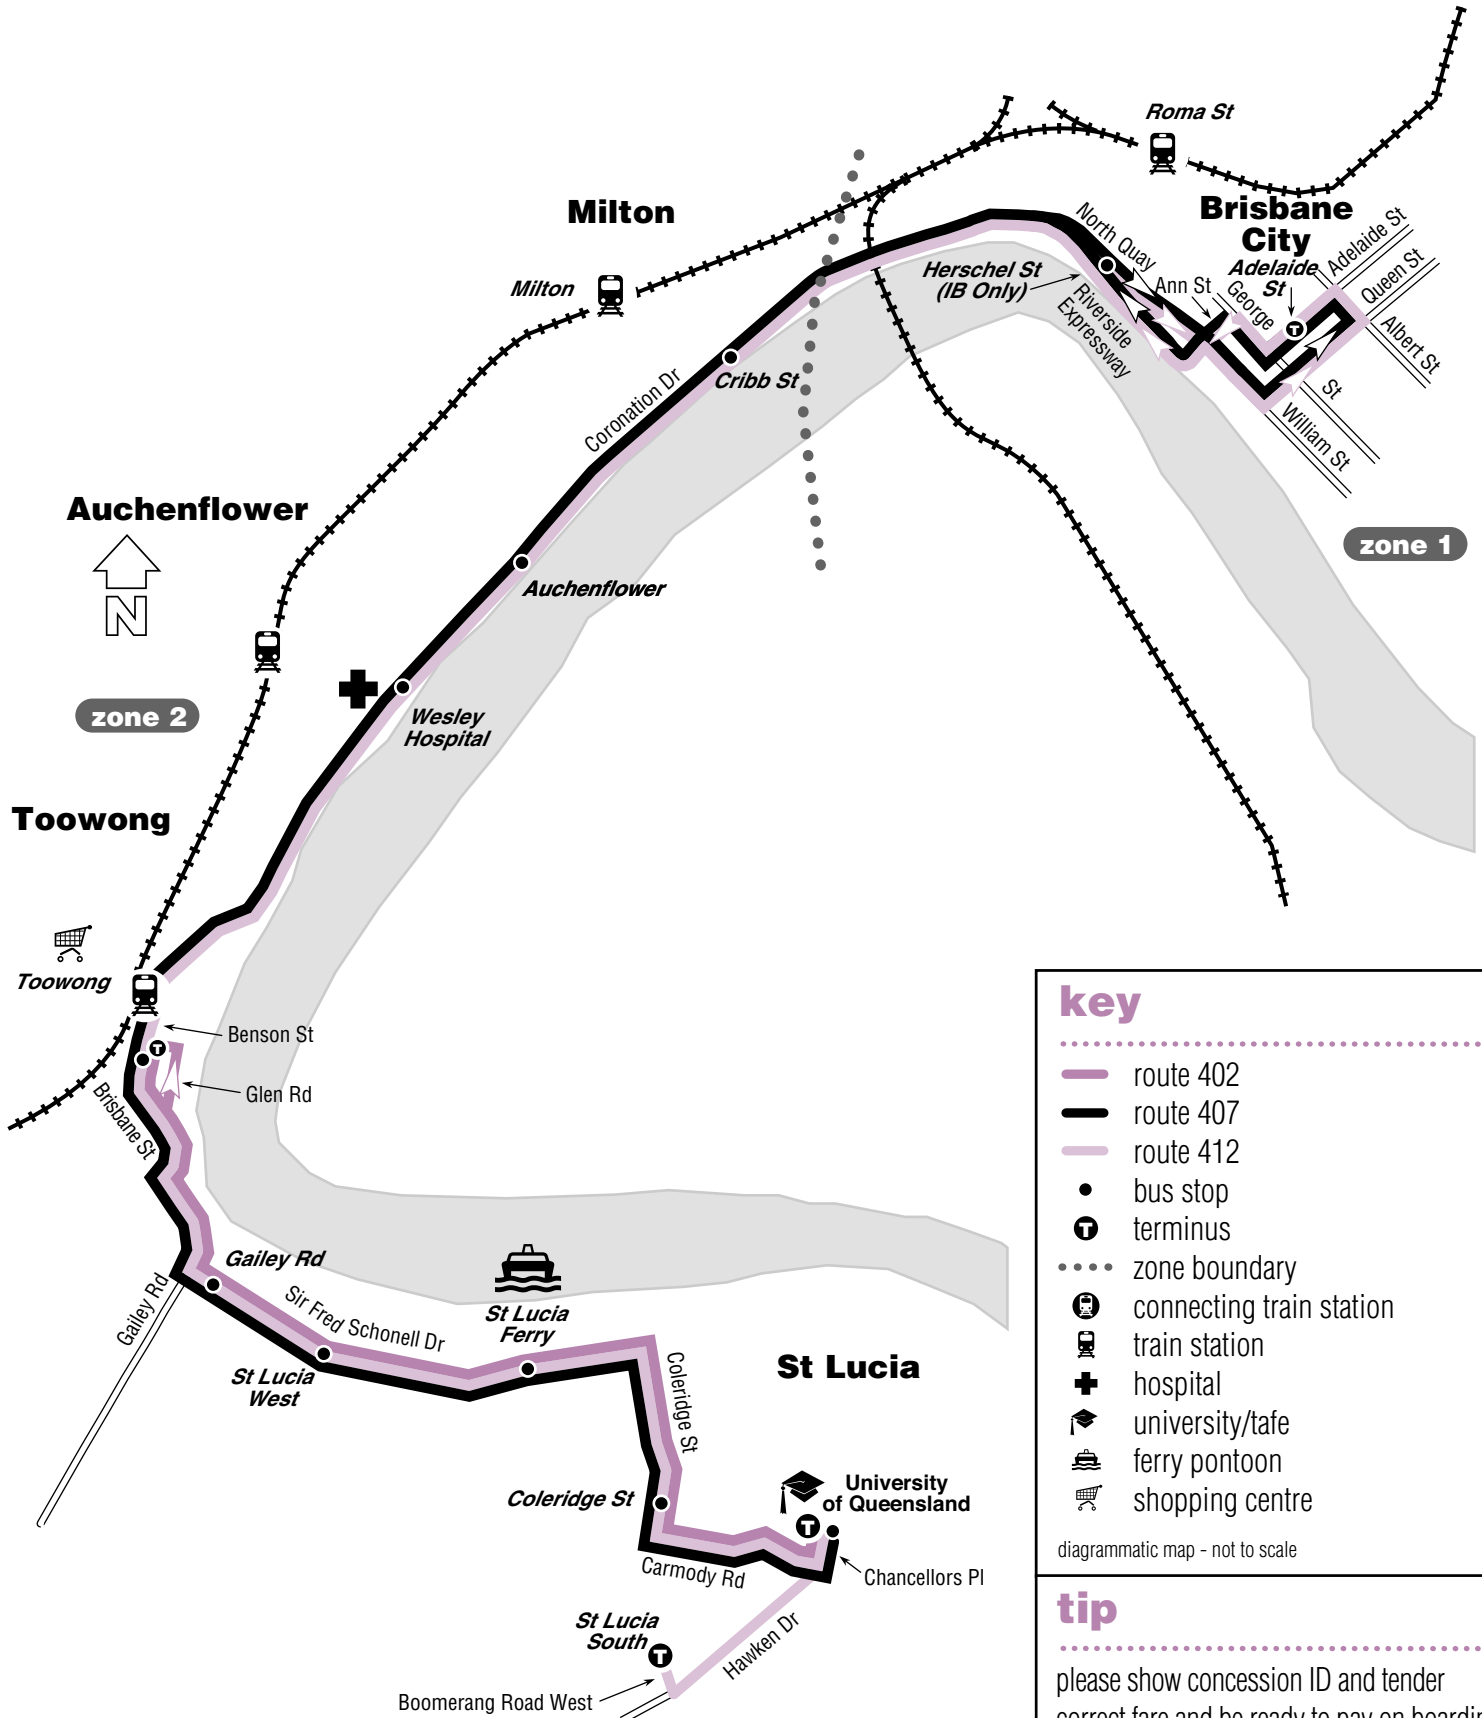

stop	location	routes	zones
St Lucia South	Boomerang St near Hawken Dr	412	2
University of Queensland	Chancellors Place	402/407/412	2
Coleridge St	Coleridge St near Carmody Rd	402/412	2
St Lucia Ferry	Sir Fred Schonell Dr near Laurence St	402/412	2
St Lucia West	Sir Fred Schonell Dr near Ryans Rd	402/412	2
Galley Rd	Sir Fred Schonell Dr near Galley Rd	402/412	2
Toowong	Benson St near Glen Rd	402/412	2
Wesley Hospital	Coronation Dr near Land St	412	2
Auchenflower	Coronation Dr near Lang Pde	412	2
Cribb Street	Coronation Dr past Cribb St outbound, past Park Rd inbound	412	2
Boomerang St (inbound)	Coronation Dr approaching Boomerang St	412	2
Herschel Street (inbound)	North Quay near Herschel St	412	1
Adelaide St Stop 46	Adelaide St approaching George St	407/412	1

FROM University

For Saturday Route 402 services please refer to reverse side of timetable.

Route Number	407	407	407	407	407	407	407	407	407	407	407	407	407	407	407	407	407	407	407											
University of Queensland *	a.m. 11:00	a.m. 11:15	a.m. 11:30	a.m. 11:45	a.m. 12:00	a.m. 12:15	a.m. 12:30	a.m. 12:45	a.m. 1:00	a.m. 1:15	a.m. 1:30	a.m. 1:45	a.m. 2:00	a.m. 2:15	a.m. 2:30	a.m. 2:45	a.m. 3:00	a.m. 3:15	a.m. 3:30	a.m. 3:45	a.m. 4:00	a.m. 4:15	a.m. 4:30	a.m. 4:45	a.m. 5:00	a.m. 5:15	a.m. 5:30	a.m. 5:45	a.m. 6:00	
Toowong Station	—	—	—	—	—	—	—	—	—	—	—	—	—	—	—	—	—	—	—	—	—	—	—	—	—	—	—	—	—	—
City Adelaide St (Stop 46)	11:16	11:31	11:46	12:01	12:16	12:31	12:46	1:01	1:16	1:31	1:46	2:01	2:16	2:31	2:46	3:01	3:16	3:31	3:46	4:01	4:16	4:31	4:46	5:01	5:16	5:31	5:46	6:01	6:16	6:31

All outbound services departing the City after 9.30pm will set down passengers at any point on the route, where it is safe to do so for both the driver and passenger. Pick-ups will continue at established stops only.